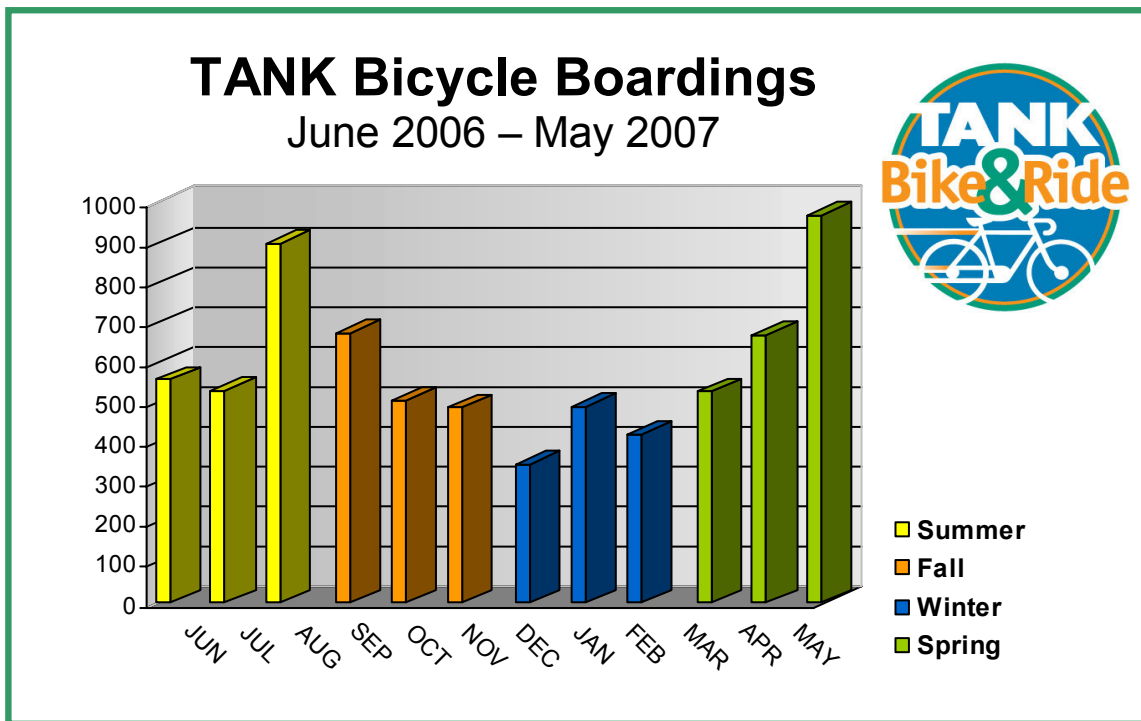

FOR IMMEDIATE RELEASE

Contact:

Rosemary Weathers
 Rose Communications
 (859) 331-0794 or 801-6014
rweathers@RoseCommunicate.com

Gina Douthat
 TANK
 (859) 814-2125
gdouthat@tankbus.org

TANK’s Bike Racks Popular with Commuters
First year statistics show 7,081 bicycle boardings on TANK buses

TANK 2006-2007 Bicycle Boardings
 First year results from TANK’s Bike & Ride campaign - June 2006 through May 2007

2006 BOARDINGS BY MONTH							2007 BOARDINGS BY MONTH					12 MONTHS TOTAL
JUN	JUL	AUG	SEP	OCT	NOV	DEC	JAN	FEB	MAR	APR	MAY	TOTAL
560	533	902	677	506	490	349	494	424	530	673	943	7,081